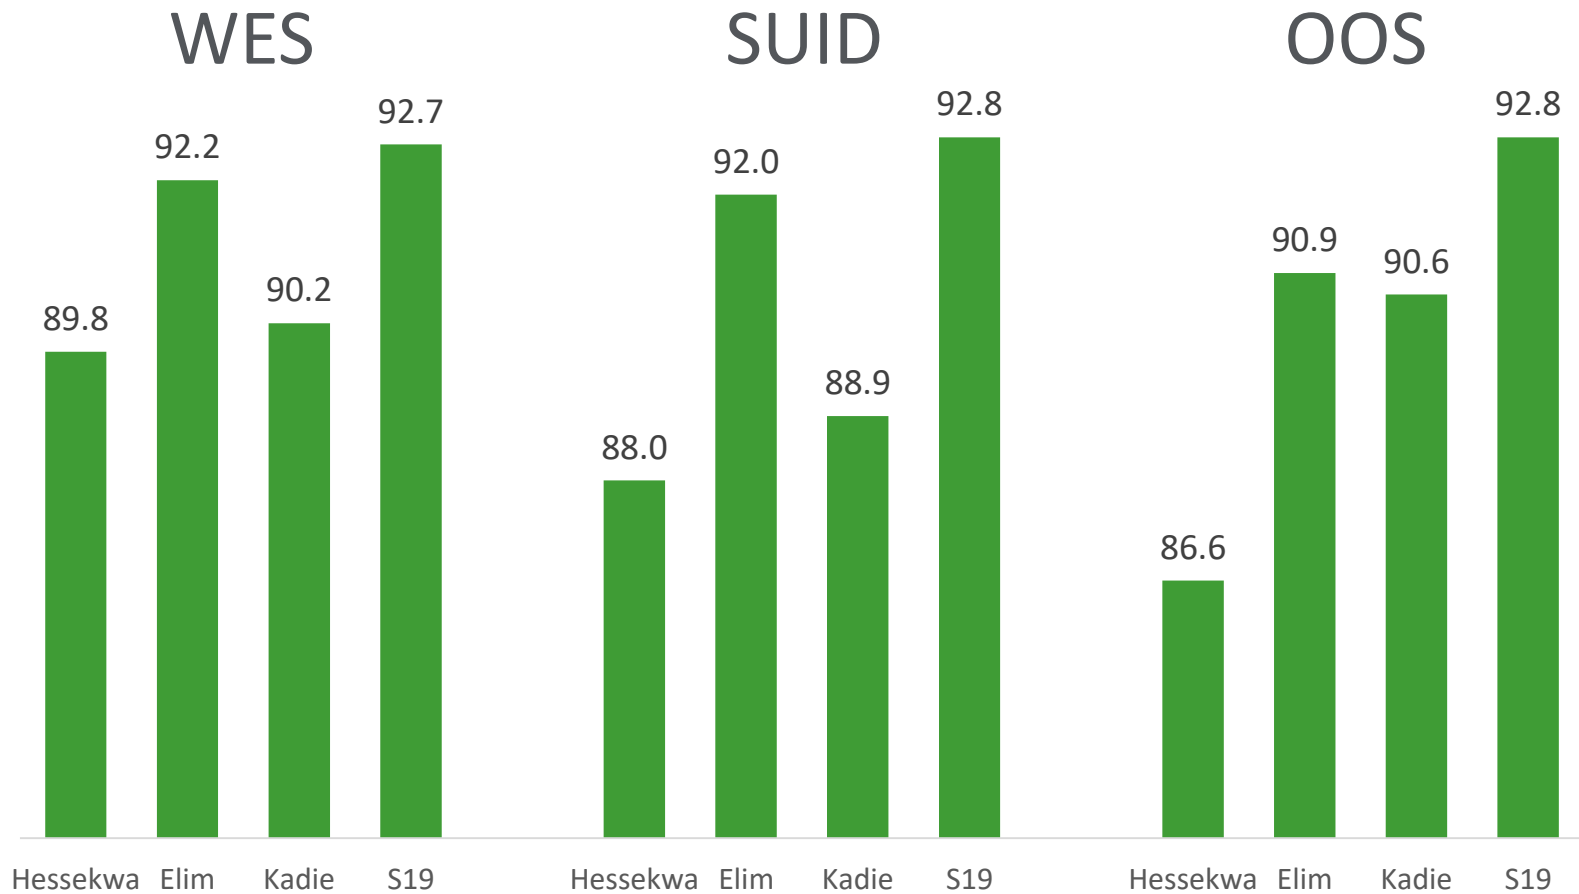

sa barley breeding institute

Kultivar split 2019: moutgraad gelewer

Barley status 2020

ABI 4	Released	Hessekwa Elim Kadie
	Provisional	S19
ABI 6	Released	Hessekwa
	Provisional	Elim Kadie

Garsproewe opbrengs, 5 jaar gemiddeld

WES

SUID

OOS

Garsproewe vetkorrel, 5 jaar gemiddeld

Garsproewe Korrelstikstof, 5 jaar gemiddeld

WES

SUID

OOS

Kultivar	Strooi lengte	 Blaarvlek	 Nettipe Netvlek	 Koltipe Netvlek	 Blaarroes
Hessekwa	M	W	V	MV	MW
Elim	M	MW	MW	V	W
Kadie	MK	W	MW	V	MW
S19	MK	W	MV	V	MW

Webwerf

The image shows a browser window displaying the homepage of the South African Barley Breeding Institute (SABBI). The browser's address bar shows the URL "sabbi.org". The website features a large background image of a green barley field with rows of crops. In the top right corner, there is a navigation menu with links: "Home", "The Program", "Varieties", "Research", and "Contact Us". The "Home" link is highlighted in green. The main content area contains the SABBI logo, which includes a stylized barley stalk above the word "sabbi" in a bold, lowercase font, with "sa barley breeding institute" in a smaller font below it. To the right of the logo, the text "South African Barley Breeding Institute" is displayed in a large, white, sans-serif font. Below this text, there is a "Read More" link with a downward-pointing arrow icon. The Windows taskbar is visible at the bottom of the screen, showing the search bar, taskbar icons for File Explorer, Google Chrome, and PowerPoint, and system tray icons for help, network, and volume, along with the date and time "ENG 06:46 INTL 2020/03/12".