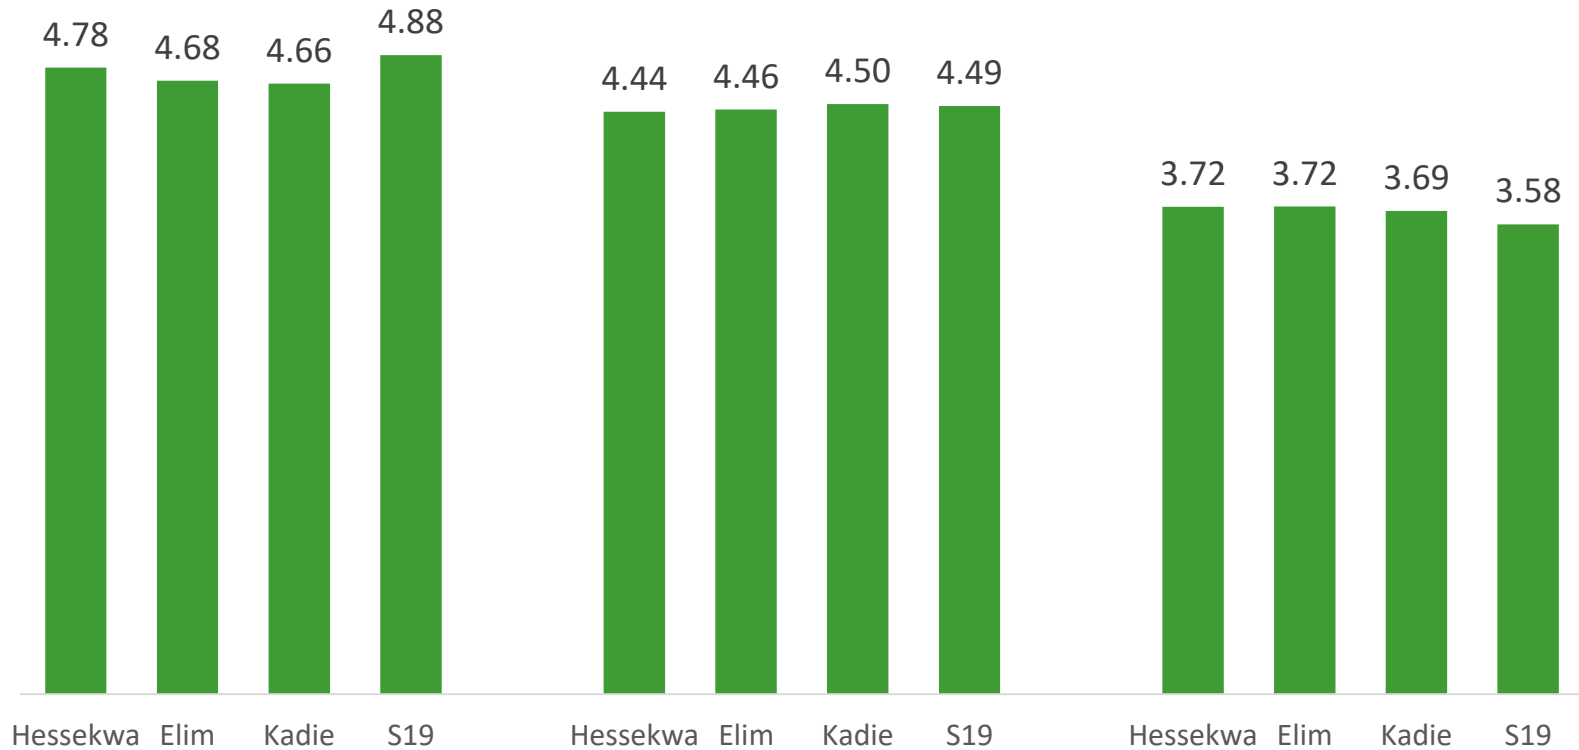

sa barley breeding institute

Kultivar split 2019: moutgraad gelewer

Barley status 2020

ABI 4	Released	Hessekwa Elim Kadie
	Provisional	S19
ABI 6	Released	Hessekwa
	Provisional	Elim Kadie

Garsproewe opbrengs, 5 jaar gemiddeld

WES

SUID

OOS

Garsproewe vetkorrel, 5 jaar gemiddeld

Garsproewe Korrelstikstof, 5 jaar gemiddeld

WES

SUID

OOS

Kultivar	Strooi lengte	 Blaarvlek	 Nettipe Netvlek	 Koltipe Netvlek	 Blaarroes
Hessekwa	M	W	V	MV	MW
Elim	M	MW	MW	V	W
Kadie	MK	W	MW	V	MW
S19	MK	W	MV	V	MW

Webwerf

The image shows a browser window displaying the homepage of the South African Barley Breeding Institute (SABBI). The browser's address bar shows the URL "sabbi.org". The website features a large background image of a green barley field with rows of crops. In the top right corner, there is a navigation menu with links: "Home", "The Program", "Varieties", "Research", and "Contact Us". The "Home" link is highlighted in green. The main content area contains the SABBI logo, which includes a stylized barley stalk above the word "sabbi" in a bold, lowercase font, with "sa barley breeding institute" in a smaller font below it. To the right of the logo, the text "South African Barley Breeding Institute" is displayed in a large, white, sans-serif font. Below this text, there is a "Read More" link with a downward-pointing arrow icon. The Windows taskbar is visible at the bottom of the screen, showing the search bar, taskbar icons for File Explorer, Google Chrome, and PowerPoint, and system tray icons for help, network, and volume, along with the date and time "ENG 06:46 INTL 2020/03/12".