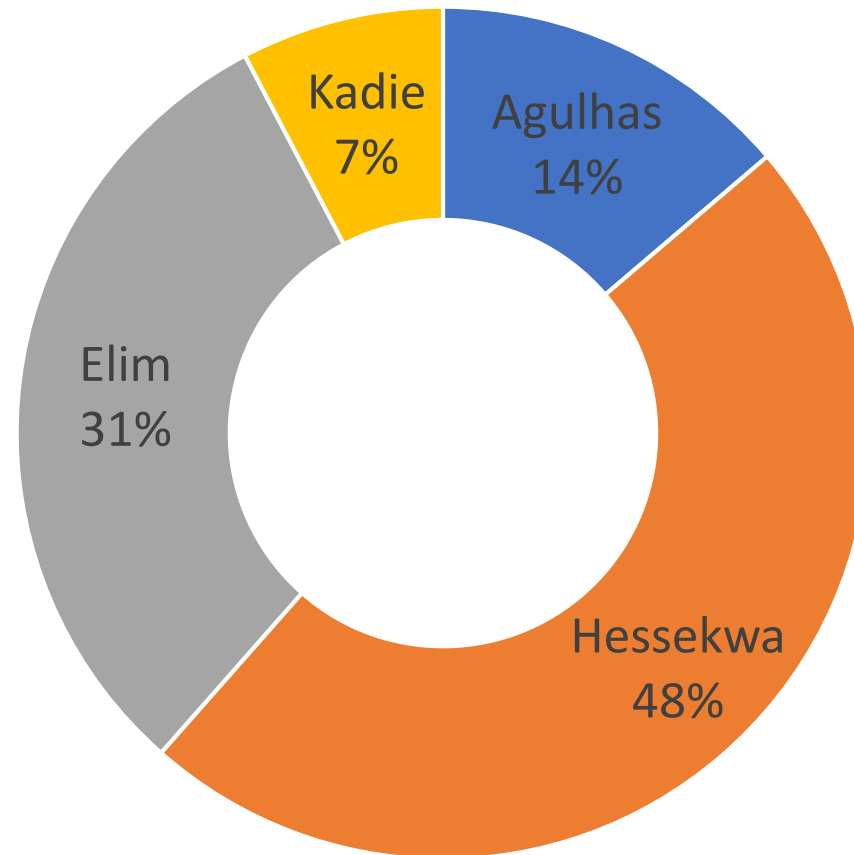

sa barley breeding institute

Kultivar split 2019: moutgraad gelewer

Barley status 2020

ABI 4	Released	Hessekwa Elim Kadie
	Provisional	S19
ABI 6	Released	Hessekwa
	Provisional	Elim Kadie

Garsproewe opbrengs, 5 jaar gemiddeld

WES

SUID

OOS

Garsproewe vetkorrel, 5 jaar gemiddeld

Garsproewe Korrelstikstof, 5 jaar gemiddeld

WES

SUID

OOS

Kultivar	Strooi lengte	 Blaarvlek	 Nettipe Netvlek	 Koltipe Netvlek	 Blaarroes
Hessekwa	M	W	V	MV	MW
Elim	M	MW	MW	V	W
Kadie	MK	W	MW	V	MW
S19	MK	W	MV	V	MW

Webwerf

The image shows a browser window displaying the homepage of the South African Barley Breeding Institute (SABBI). The browser's address bar shows the URL "sabbi.org". The website features a large background image of a green barley field with rows of crops. In the top right corner, there is a navigation menu with links: "Home", "The Program", "Varieties", "Research", and "Contact Us". The "Home" link is highlighted in green. The main content area contains the SABBI logo, which includes a stylized barley stalk above the word "sabbi" in a bold, lowercase font, with "sa barley breeding institute" in a smaller font below it. To the right of the logo, the text "South African Barley Breeding Institute" is displayed in a large, white, sans-serif font. Below this text, there is a "Read More" link with a downward-pointing arrow icon. The Windows taskbar is visible at the bottom of the screen, showing the search bar, taskbar icons for File Explorer, Google Chrome, and PowerPoint, and system tray icons for help, network, and volume, along with the date and time "ENG 06:46 INTL 2020/03/12".