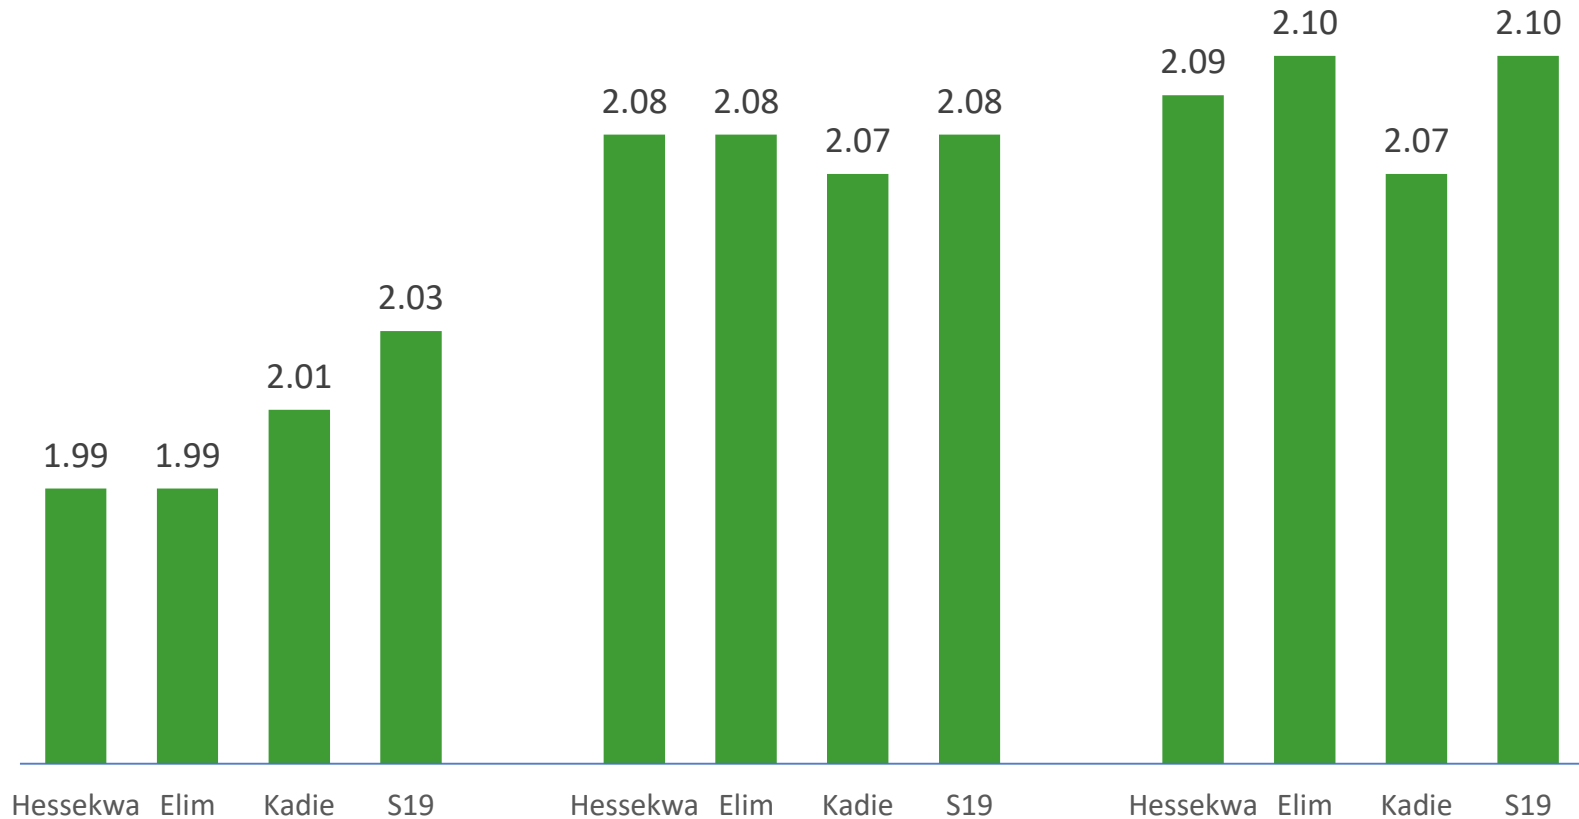

WES

SUID

OOS

Garsproewe vetkorrel, 5 jaar gemiddeld

Garsproewe Korrelstikstof, 5 jaar gemiddeld

WES

SUID

OOS

Kultivar	Strooi lengte	 Blaarvlek	 Nettipe Netvlek	 Koltipe Netvlek	 Blaarroes
Hessekwa	M	W	V	MV	MW
Elim	M	MW	MW	V	W
Kadie	MK	W	MW	V	MW
S19	MK	W	MV	V	MW

Webwerf

The image shows a browser window displaying the homepage of the South African Barley Breeding Institute (SABBI). The browser's address bar shows the URL "sabbi.org". The website features a large background image of a green barley field with rows of crops. In the top right corner, there is a navigation menu with links: "Home", "The Program", "Varieties", "Research", and "Contact Us". The "Home" link is highlighted in green. The main content area contains the SABBI logo, which includes a stylized barley stalk above the word "sabbi" in a bold, lowercase font, with "sa barley breeding institute" in a smaller font below it. To the right of the logo, the text "South African Barley Breeding Institute" is displayed in a large, white, sans-serif font. Below this text, there is a "Read More" link with a downward-pointing arrow icon. The Windows taskbar is visible at the bottom of the screen, showing the search bar, taskbar icons for File Explorer, Google Chrome, and PowerPoint, and system tray icons for help, network, and volume, along with the date and time "ENG 06:46 INTL 2020/03/12".